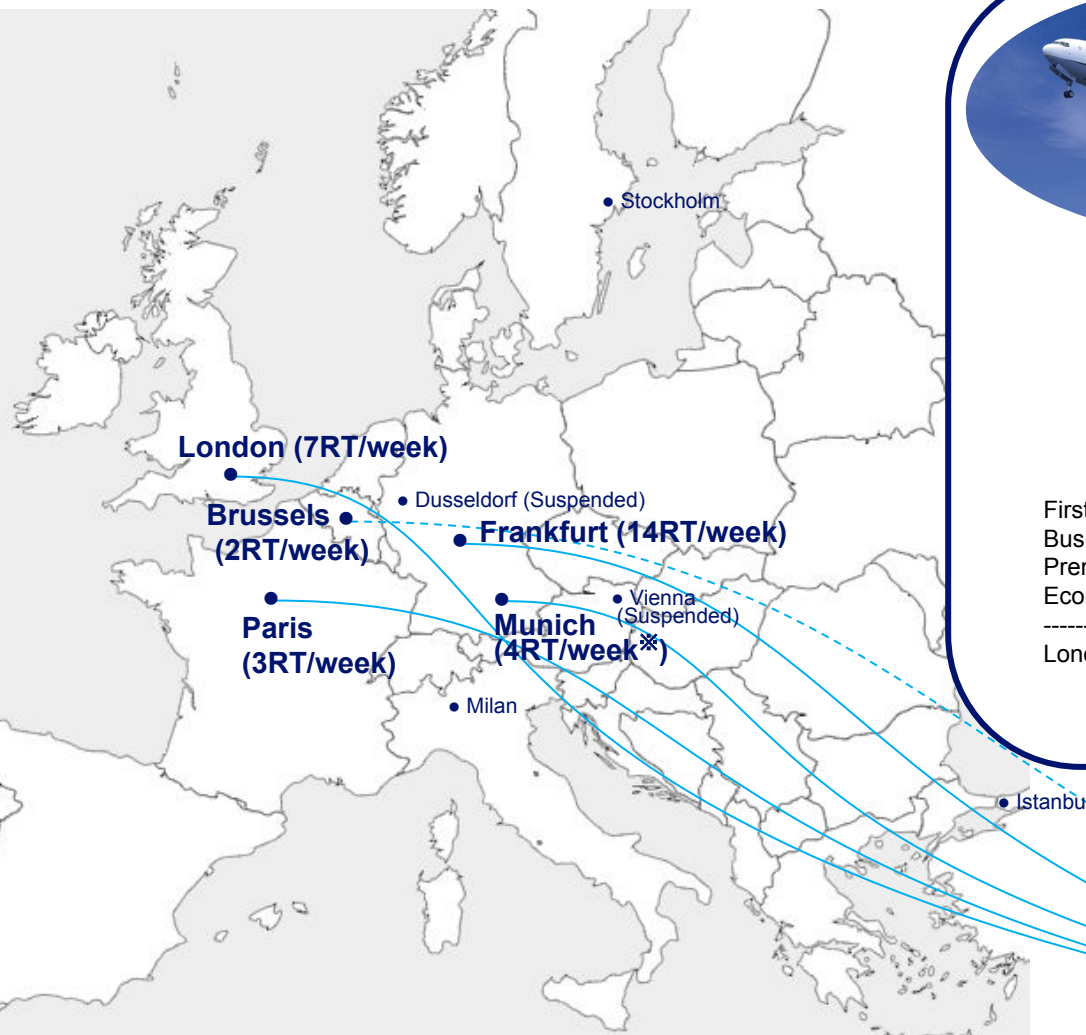

Paris ⇄ Tokyo/Haneda

Flight No.	Origin	Destination	Departure	Arrival	Duration	Type	Mon	Tue	Wed	Thu	Fri	Sat	Sun
NH216	Paris	Tokyo/Haneda	19:20	15:55(+1)	13h35min	B787-9			●		●		●

Tokyo/Haneda ⇄ Paris

Flight No.	Origin	Destination	Departure	Arrival	Duration	Type	Mon	Tue	Wed	Thu	Fri	Sat	Sun
NH215	Tokyo/Haneda	Paris	09:35	17:10	14h35min	B787-9			●		●		●

Brussels ⇄ Tokyo/Narita

Flight No.	Origin	Destination	Departure	Arrival	Duration	Type	Mon	Tue	Wed	Thu	Fri	Sat	Sun
NH232	Brussels	Tokyo/Narita	21:10	17:45(+1)	13h35min	B787-9			●			●	

Tokyo/Narita ⇄ Brussels

Flight No.	Origin	Destination	Departure	Arrival	Duration	Type	Mon	Tue	Wed	Thu	Fri	Sat	Sun
NH231	Tokyo/Narita	Brussels	10:50	18:30	14h40min	B787-9			●			●	

ANA Route Map / Europe ↔ Japan (26MAR23–28OCT23)

Frankfurt = Haneda
Munich = Haneda
Paris = Haneda
Brussels = Narita