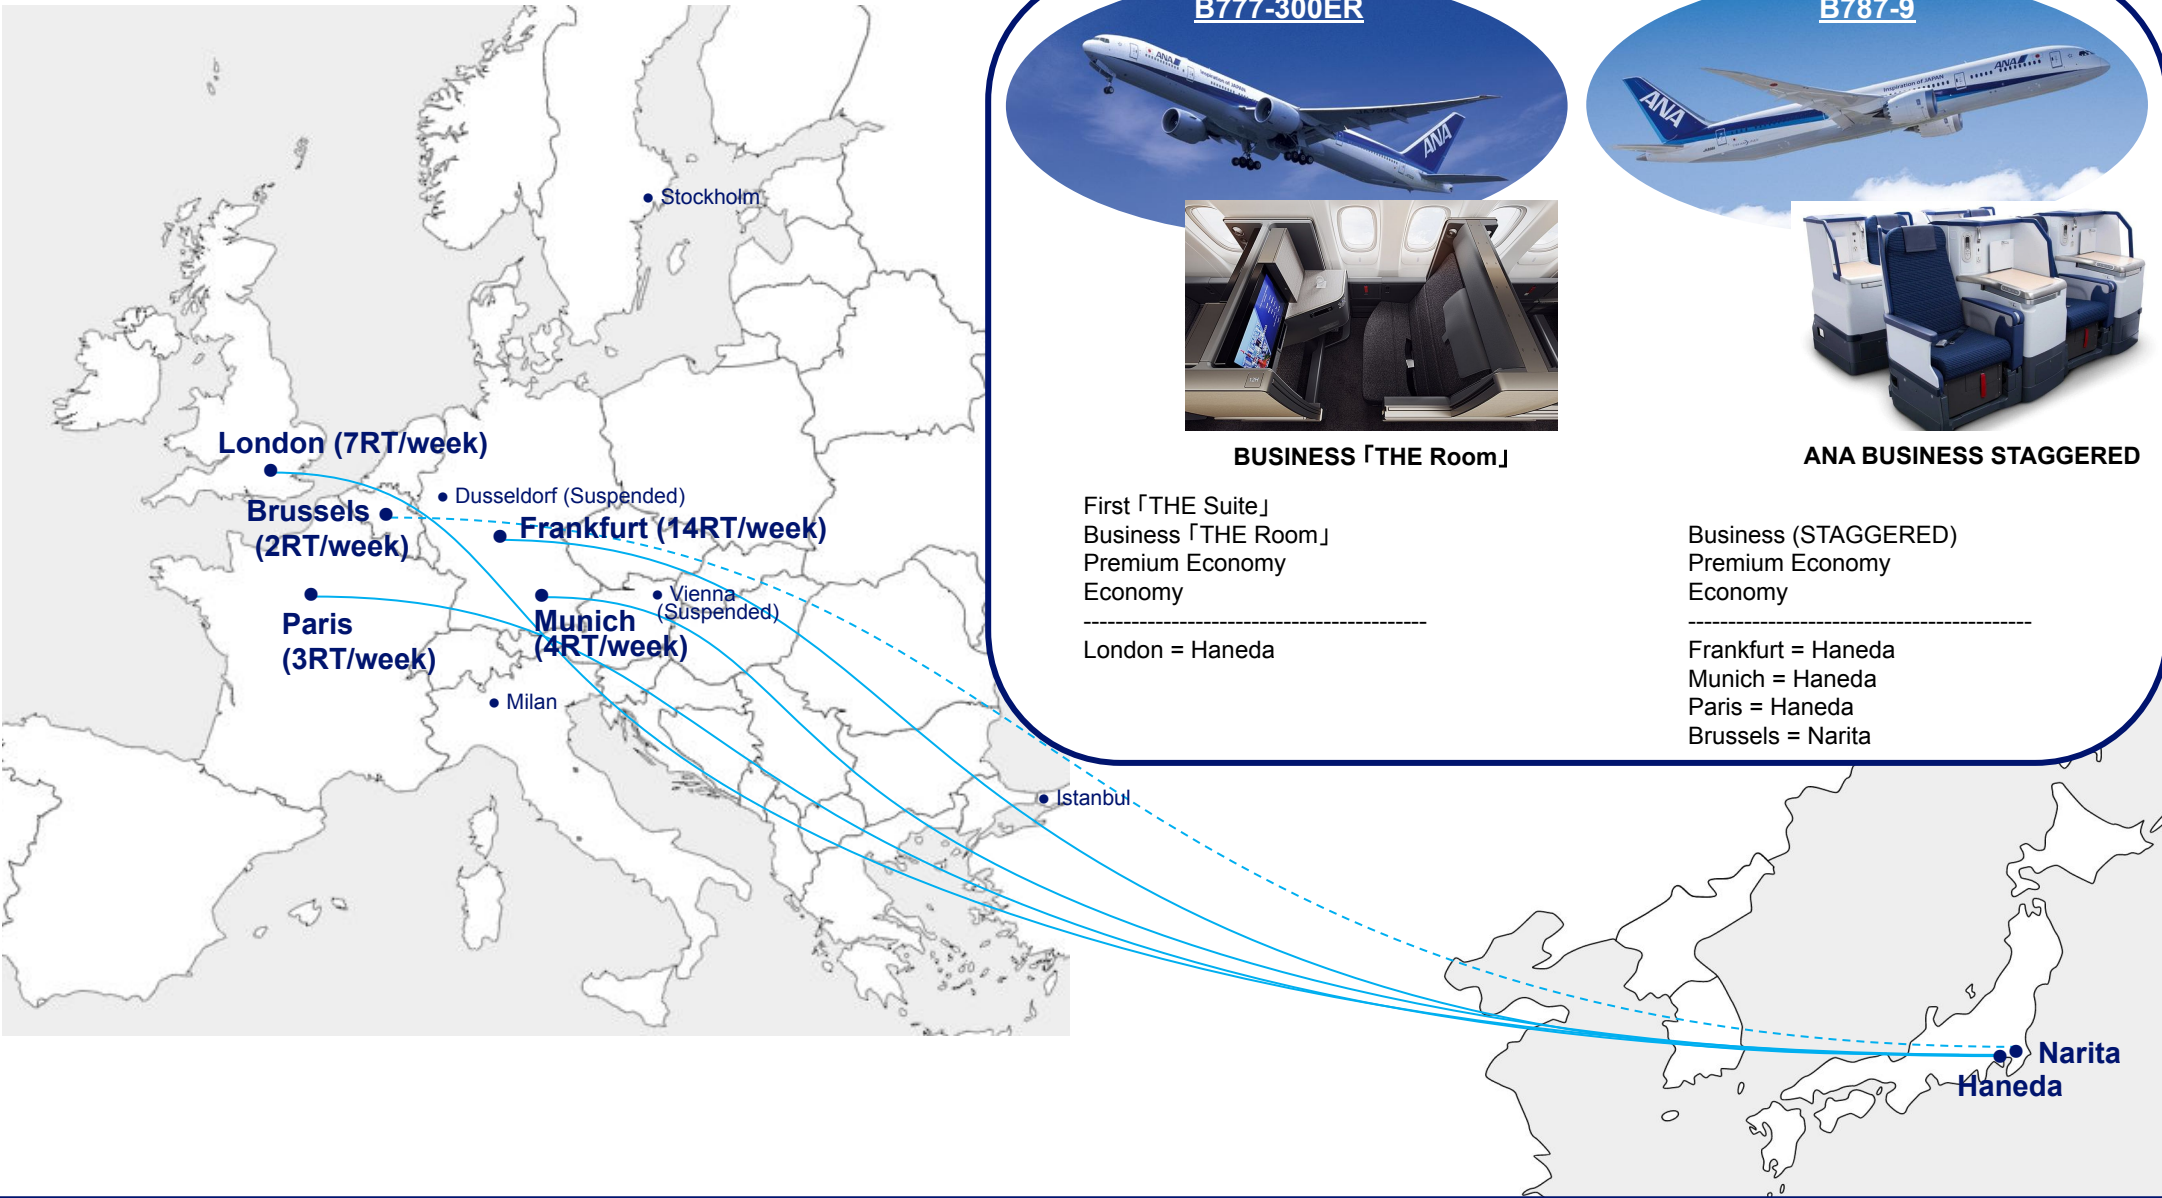

Period : 29OCT23-30NOV2023

●=Operation (As of 05Oct2023)

※The schedule is subject to change without advance notice. Please confirm through ANA Homepage for the latest information..

Frankfurt ⇄ Tokyo/Haneda

Flight No.	Origin	Destination	Departure	Arrival	Duration	Type	Mon	Tue	Wed	Thu	Fri	Sat	Sun
NH216	Paris	Tokyo/Haneda	18:30	16:10(+1)	13h40min	B787-9			●		●		●

Tokyo/Haneda ⇄ Paris

Flight No.	Origin	Destination	Departure	Arrival	Duration	Type	Mon	Tue	Wed	Thu	Fri	Sat	Sun
NH215	Tokyo/Haneda	Paris	09:45	16:25	14h40min	B787-9			●		●		●

Brussels ⇄ Tokyo/Narita

Flight No.	Origin	Destination	Departure	Arrival	Duration	Type	Mon	Tue	Wed	Thu	Fri	Sat	Sun
NH232	Brussels	Tokyo/Narita	20:50	18:25(+1)	13h35min	B787-9			●			●	

Tokyo/Narita ⇄ Brussels

Flight No.	Origin	Destination	Departure	Arrival	Duration	Type	Mon	Tue	Wed	Thu	Fri	Sat	Sun
NH231	Tokyo/Narita	Brussels	10:50	17:30	14h40min	B787-9			●			●	

ANA Route Map / Europe ⇄ Japan (29OCT23–30MAR24)