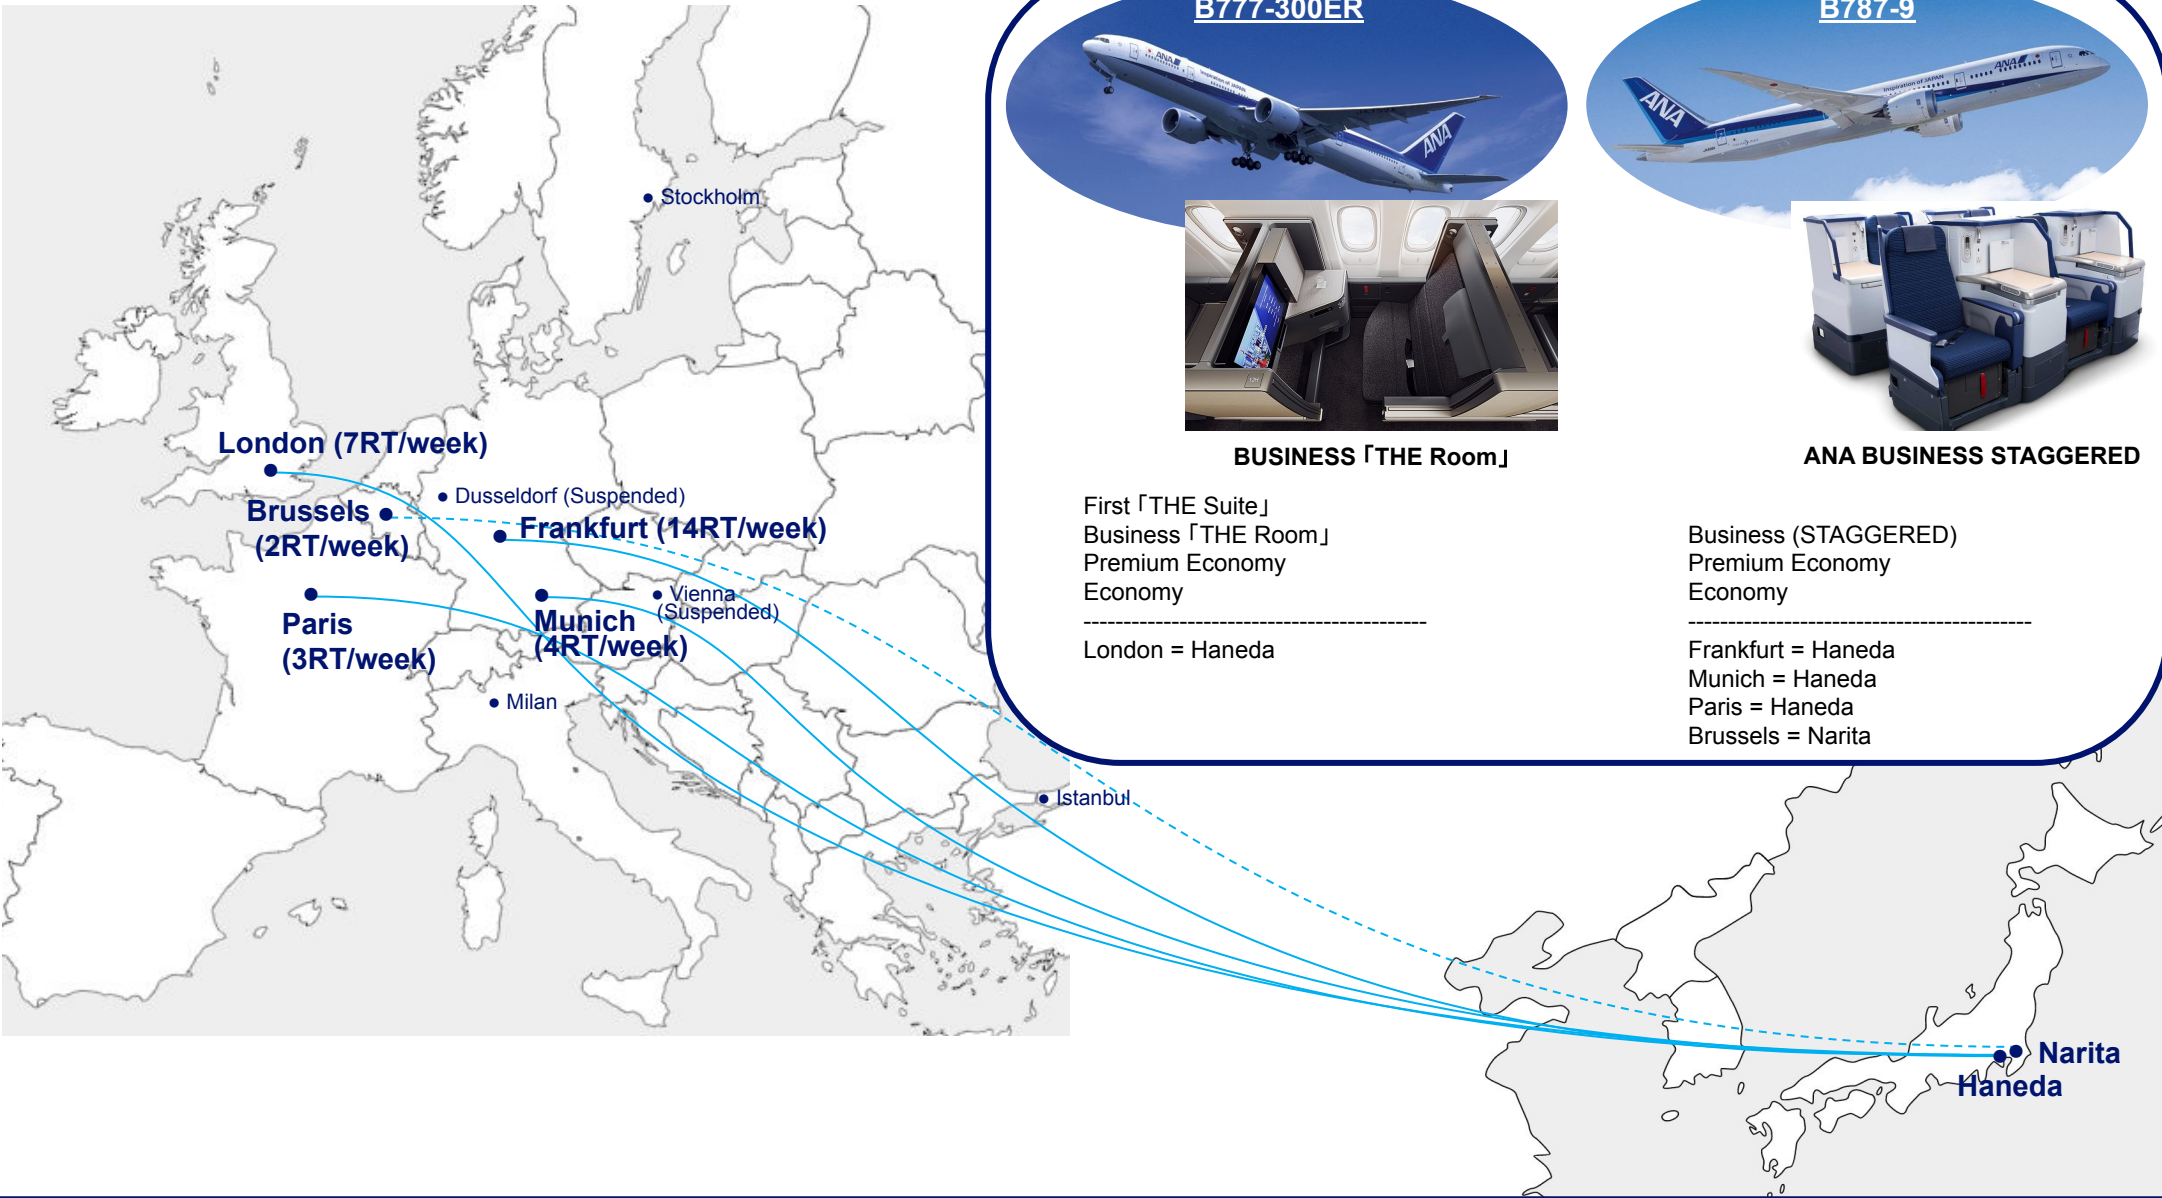

Period : 01DEC23-30MAR24

●=Operation (As of 06Dec2023)

※The schedule is subject to change without advance notice. Please confirm through ANA Homepage for the latest information..

Frankfurt ⇄ Tokyo/Haneda

Tokyo/Haneda ⇄ Paris

Flight No.	Origin	Destination	Departure	Arrival	Duration	Type	Mon	Tue	Wed	Thu	Fri	Sat	Sun
NH215	Tokyo/Haneda	Paris	09:45	16:25	14h40min	B787-9			●		●		●

Brussels ⇄ Tokyo/Narita

Flight No.	Origin	Destination	Departure	Arrival	Duration	Type	Mon	Tue	Wed	Thu	Fri	Sat	Sun
NH232	Brussels	Tokyo/Narita	20:50	18:25(+1)	13h35min	B787-9			●			●	

Tokyo/Narita ⇄ Brussels

Flight No.	Origin	Destination	Departure	Arrival	Duration	Type	Mon	Tue	Wed	Thu	Fri	Sat	Sun
NH231	Tokyo/Narita	Brussels	10:50	17:30	14h40min	B787-9			●			●	

ANA Route Map / Europe ⇄ Japan (29OCT23–30MAR24)

B777-300ER

BUSINESS 「THE Room」

First 「THE Suite」
 Business 「THE Room」
 Premium Economy
 Economy

London = Haneda

B787-9

ANA BUSINESS STAGGERED

Business (STAGGERED)
 Premium Economy
 Economy

Frankfurt = Haneda
 Munich = Haneda
 Paris = Haneda
 Brussels = Narita